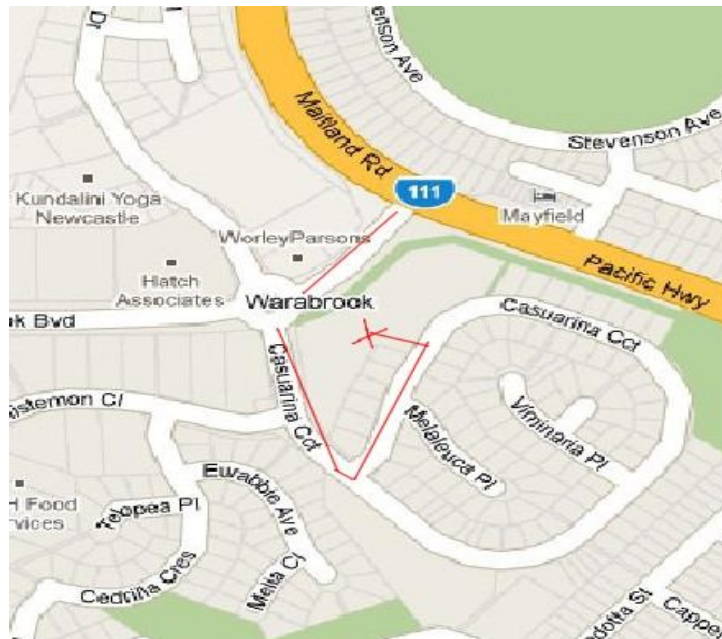

How to get to Warabrook Centre For Aged Care

Meeting venue for
the Newcastle Berean Bible Study group.
Monday evenings at 7.15pm

- From Pacific Hwy (Maitland Road), turn at the lights into Warabrook.
- At the roundabout, turn left into Casuarina Circuit (the Centre For Aged Care is now on your left).
- Turn left at the first street (also called Casuarina Circuit) and drive into the main entrance, which is just after the bus stop.
- Parking should be available on site.
- The building with the meeting room is on the left as you drive into the grounds.